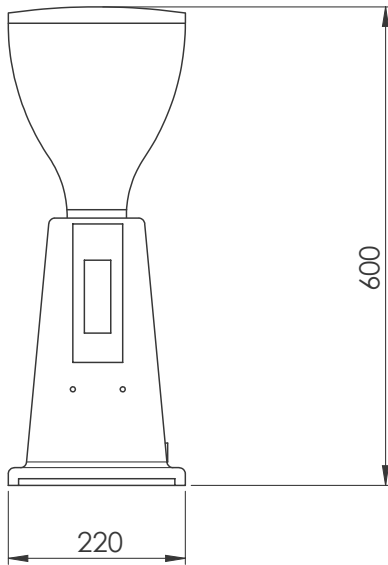

Coffee System
Grind on-demand Coffee Grinder
Coffee Grinder, Flat 75 mm

ITEM # _____

MODEL # _____

NAME # _____

SIS # _____

AIA # _____

602546 (GRNDEM600)

Grind-on-demand Coffee
Grinder, flat, 75mm

APPROVAL: _____

Front

Side

Electric

Supply voltage:	230 V/1N ph/50/60 Hz
602546 (GRNDEM600)	
Electrical power max.:	0.34 kW
Plug type:	CE-SCHUKO

Key Information:

External dimensions, Width:	230 mm
External dimensions, Depth:	370 mm
External dimensions, Height:	600 mm
Net weight:	11 kg
Shipping weight:	13 kg
Shipping height:	700 mm
Shipping width:	440 mm
Shipping depth:	300 mm
Shipping volume:	0.09 m ³