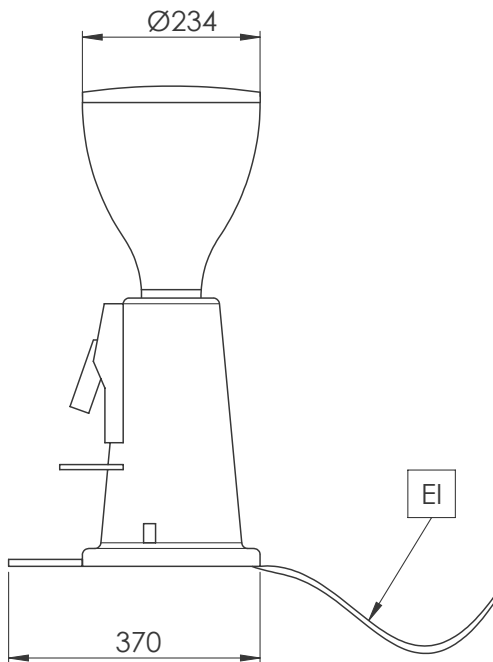

Coffee System
Grind on-demand Coffee Grinder
Coffee Grinder, Flat 75 mm

ITEM # _____

MODEL # _____

NAME # _____

SIS # _____

AIA # _____

602546 (GRNDEM600)

Grind-on-demand Coffee
Grinder, flat, 75mm

APPROVAL: _____

Front

Side

Electric

Supply voltage:	230 V/1N ph/50/60 Hz
602546 (GRNDEM600)	
Electrical power max.:	0.34 kW
Plug type:	CE-SCHUKO

Key Information:

External dimensions, Width:	230 mm
External dimensions, Depth:	370 mm
External dimensions, Height:	600 mm
Net weight:	11 kg
Shipping weight:	13 kg
Shipping height:	700 mm
Shipping width:	440 mm
Shipping depth:	300 mm
Shipping volume:	0.09 m ³